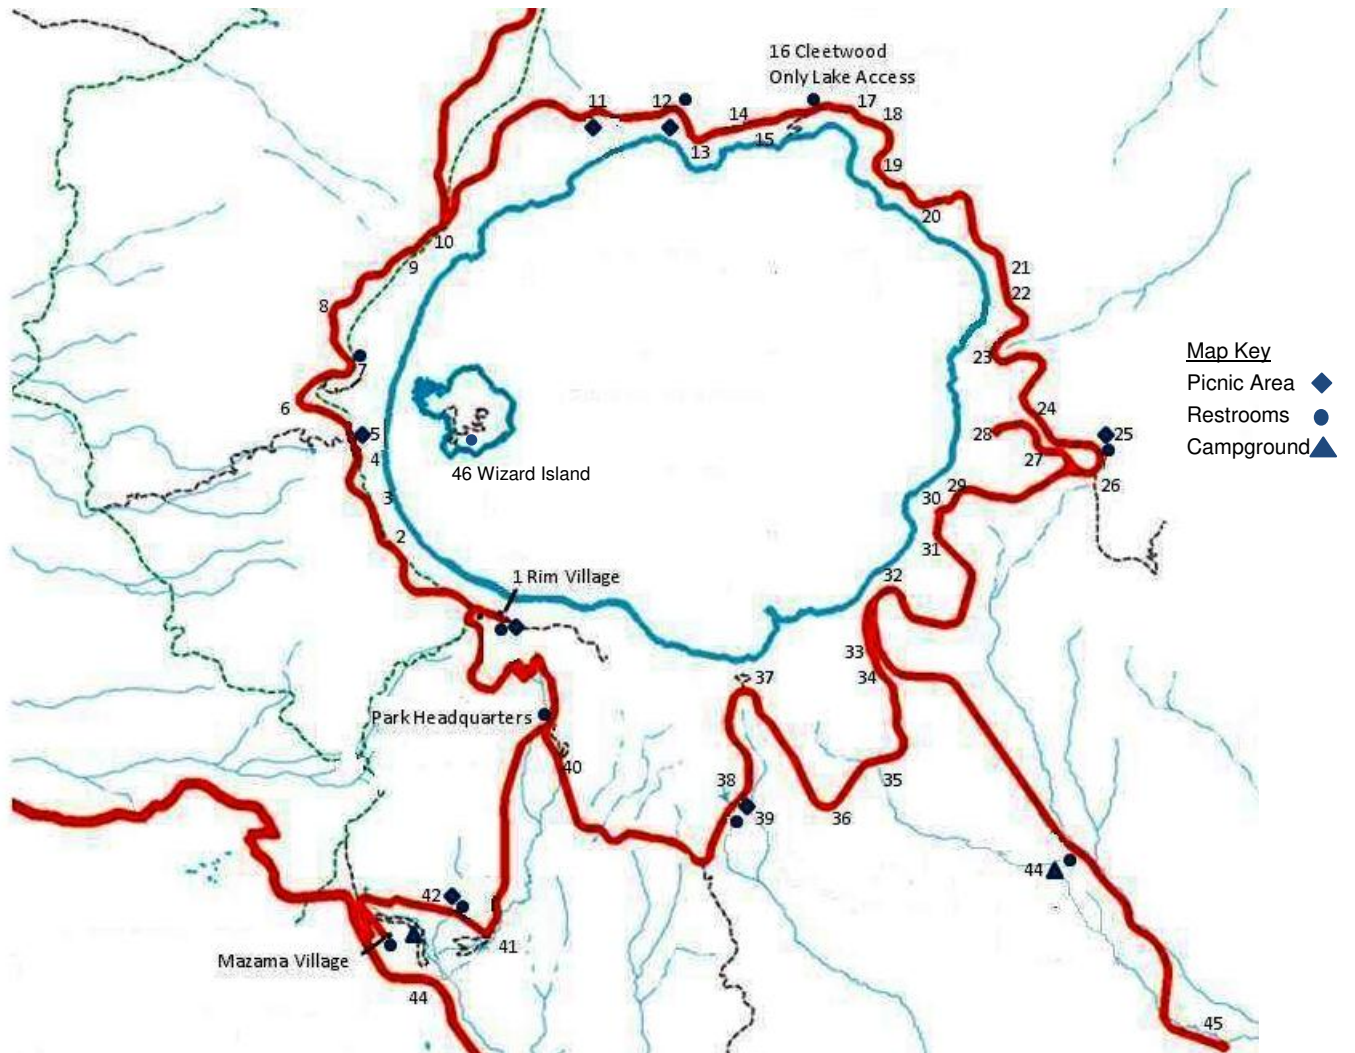

Crater Lake

National Park Service
U.S. Department of the Interior

Crater Lake National Park

Permit Locations

1 Rim Village (Crater Lake Lodge, Café & Gift Shop, Picnic Area.)

2 Discovery Point

3 Skell Channel Overlook

4 Wizard Island Overlook

5 Lightning Springs Picnic Area

6 Union Peak Overlook

7 Watchman Overlook

8 Diamond Lake Overlook

9 Devil's Backbone Pullout

10 North Junction

11 Grouse Hill Picnic Area

12 Pumice Point Picnic Area

13 Pumice Point Pullout

14 Porcupine Pullout

15 Clastics Pullout

16 Cleetwood Cove Parking Area

17 Cleewood Cove Overlook

18 Mazama Rock Pullout

19 Pallisades Overlook

20 Wineglass Pullout

21 Lower Grotto Cove Overlook

22 Upper Grotto Cove Overlook

23 Skell Head Overlook

24 Scott Bluffs Pullout

25 White Bark Pine Picnic Area

26 Mt Scott Trailhead

27 Mt Scott Viewpoint

28 Cloudcap Overlook

29 Pumice Castle Overlook

30 Sentinel Rock Overlook

31 Reflection Point Overlook

32 Phantom Ship Overlook

33 Middle Dutton Cliff Pullout

34 Upper Dutton Cliff Pullout

35 Wheeler Creek Pullout

36 Dutton Ridge Pullout

37 Sun Notch Trailhead

38 Vidae Falls

39 Vidae Creek Picnic Area

40 Castle Crest Trailhead

41 Godfrey Glen Trailhead

42 Goodbye Creek Picnic Area

43 Godfrey Glen Viewpoint

44 Lost Creek Campground

45 Pinnacles Overlook

46 Wizard Island

In Mazama Village: Mazama Campground, Mazama Cabins, Restaurant & Gift Shop, Camper Store. Open seasonally.